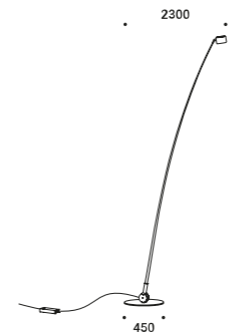

SAMPEI 440

Height 3900 mm
21W
220-240V - 50/60Hz
2700K - 1832lm / 3000K - 1915lm
CRI >90
Driver included
Dimmer on board

CE IP20

Matt White - 2700K - Dimmer on board
Matt White - 3000K - Dimmer on board
Matt Black - 2700K - Dimmer on board
Matt Black - 3000K - Dimmer on board

1A3760300.27.06
1A3760300.30.06
1A3760400.27.06
1A3760400.30.06

Optional accessories / Accessori opzionali

Other accessories / Altri accessori

Accessory holder + Soft filter + Honeycomb louvre / Porta accessori + Filtro soft + Frangiluce nido d'ape Not included
Matt Black 1X0070400.04.00

Accessory holder + Elliptical filter / Porta accessori + Filtro ellittico Not included
Matt Black 1X0070400.05.00

Blue filter / Filtro blu Not included
Standard 1X0070000.06.00

Red filter / Filtro rosso Not included
Standard 1X0070000.07.00

Yellow filter / Filtro giallo Not included
Standard 1X0070000.08.00