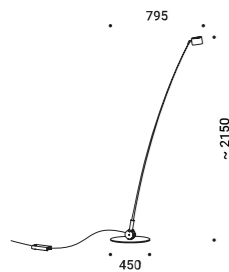

Floor / Direct / Indoor

Material Fiberglass - Metal
Finish **.03** Matt White **.04** Matt Black

Note Adjustable luminaire - White finish luminaire with white cable and black finish luminaire with black cable.

Apparecchio orientabile con cavo bianco per la finitura bianca e cavo nero per la finitura nera.

SAMPEI 230

Height 2150 mm
21W
220-240V - 50/60Hz
2700K - 1808lm / 3000K - 1890lm
CRI >90
Driver included
Dimmer on board

CE IP20

Matt White - 2700K - Dimmer on board
Matt White - 3000K - Dimmer on board
Matt Black - 2700K - Dimmer on board
Matt Black - 3000K - Dimmer on board

1A3730300.27.06
1A3730300.30.06
1A3730400.27.06
1A3730400.30.06