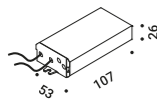

Compulsory accessories / Accessori obbligatori

Drivers / Alimentatori

Driver / Alimentatore		Not included
220-240V(100-127V) 700mA/30W(15W)/IP68/ON/OFF	1Z0241110	

The sizes are expressed in millimeters.

Optional accessories / Accessori opzionali

Installation kits / Kit d'installazione

Driver connector IP68 / Connettore driver IP68	Included
1 Piece	1A1660000.00.00